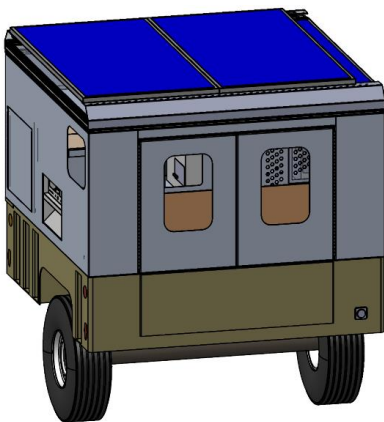

BLUMOBILE

BLUMOBILE

BluMobile™ units integrate the same great power and water generation capabilities of our BluOasis® units into a small form factor mobile trailer that contains everything you need to power disaster and emergency responses, remote worksites, or adventures.

Each trailer comes with a deployable fixed array, a high cycle battery bank, an atmospheric water generator that will purify and store up to 40 gallons of water and ample room for gear. An additional 1.5kW of array panels can be stored and set up on-site to expand power generation capacity. Customization options include larger battery banks, inverters, a fridge/freezer, a backup generator with an automatic start and communications.

PERFORMANCE SPECIFICATIONS

Useable Capacity	30kW-hr
Depth of Discharge	100%
Solar Input	1.5kW trailer mounted Expandable to 4.5kW
Generator	5.5kW
Power Output	6kW Continuous 18kW Surge
Output Options	Utility: 240V/30A Accessory: 120V/30A
Dimensions (LWH)	110 x 60 x 84in (280 x 152x 213 cm)
Weight	3,000 lb (1360 kg)
Customization Options	Larger inverter/power output Communications Dometic fridge/freezer